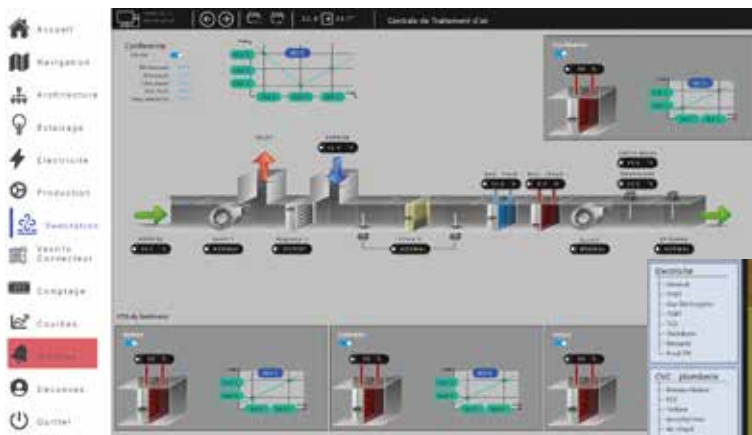

- 1 Packaged solution:** the essentials are included, fewer options, fewer special cases
- 2 More predictable costs:** no additional costs during the project
- 3 Easy maintenance and deployment:** capitalize on the Panorama skills you have already acquired
- 4 Extended SCADA usage:** more connected users, both for control and decision-making
- 5 Codra and Panorama quality for all:** quality, cybersecurity, sovereignty, sustainability

Essentials Web Unlimited

A clear package deal

- Unlimited Web clients
- Up to 25,000 tags
- Up to 2 communication protocols
- Plus, a development workshop too !

The same Panorama quality

- Ease of use : intuitive, ergonomic interfaces
- Scalability and flexibility
- High standards of built-in cyber security

Examples of HMI built with Panorama Essentials Web Unlimited

HVAC

Supermarket BMS